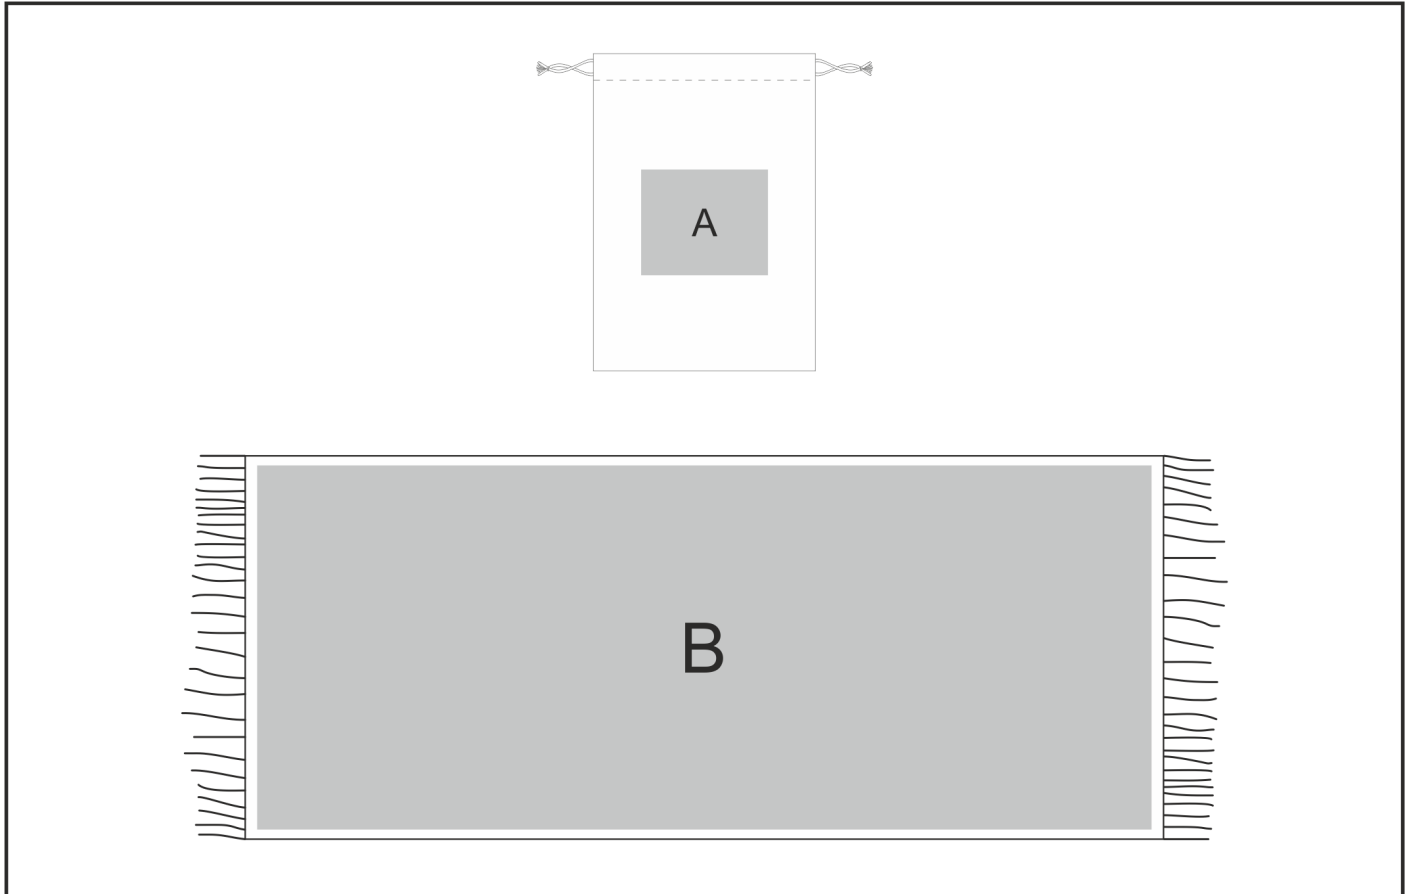

PC-AM-139-B

All Seasons Melange Scarf

Need to know:

- Includes 1-Colour, 1-Position Screen Print (setup fees apply).
- **Texture of item may affect the print.**
- **POS B: Branding Surface Area 160cm x 68cm**

Branding Options:

Position A

1. Screen Print (SA)
1 Colour
Size: 120mm wide x 100mm high
2. Digital Direct Transfer (DDT-D)
Full Colour
Size: 105mm wide x 74mm high
3. Digital Direct Transfer (DDT-A)
Full Colour
Size: 120mm wide x 100mm high

Position B

1. Screen Print (SA)
1 Colour
Size: 250mm wide x 150mm high
2. Digital Transfer Clothing A6 (DTC-A6)
Full Colour
Size: 148mm wide x 105mm high
3. Digital Transfer Clothing A5 (DTC-A5)
Full Colour
Size: 200mm wide x 150mm high